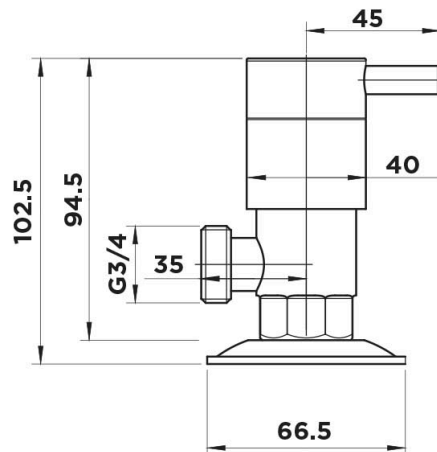

SCAN FOR MORE